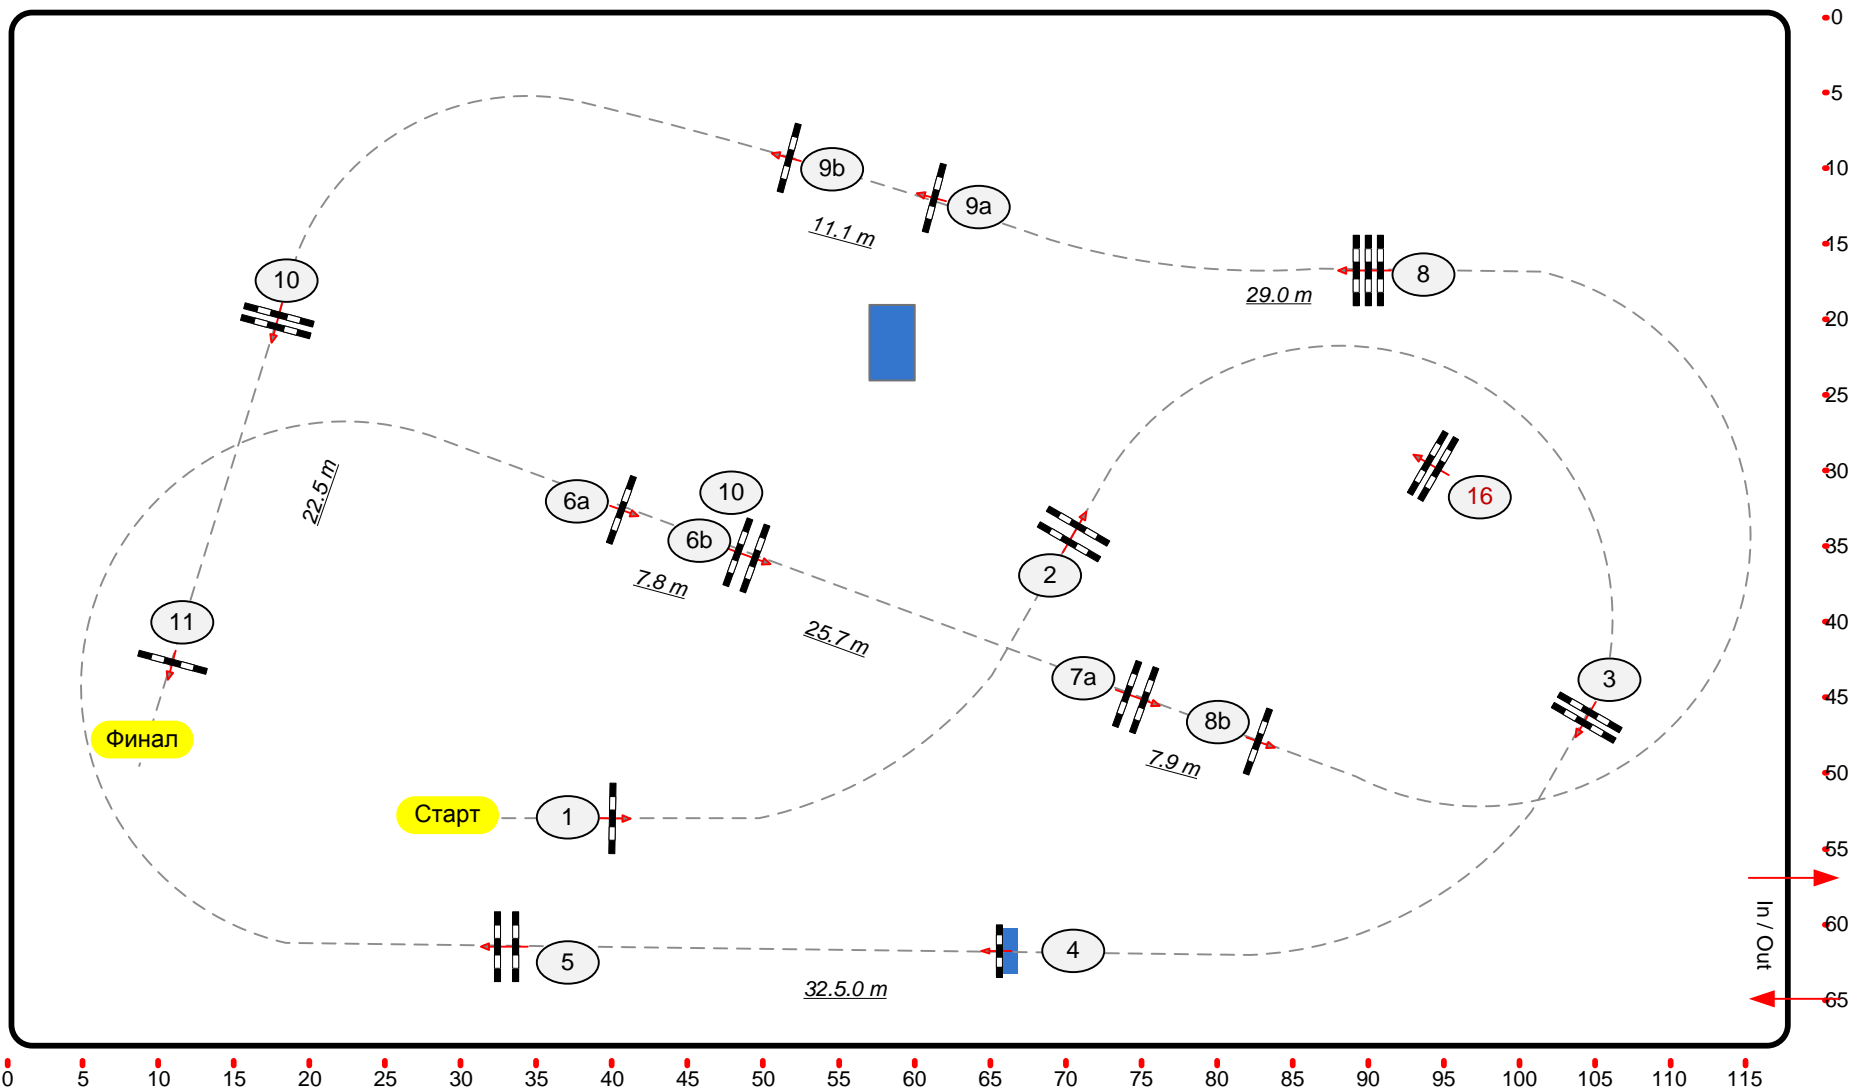

# Държавно първенство 2012

Клас Т

Еднократен бараж

14 октомври 2012 г.

Table: A  
National RG:  
FEI RG / Art. 238.2.2  
Height: 1,45 m

Speed: 350 m/min  
Length: 510 m  
Time allowed: 88 sec  
Time limit: 176 sec

Obstacles: 12  
Efforts: 15  
Penalty sec:  
Closed combination:

1,2,3,4,7a,7b,13,9b:  
Length: 0 m  
Time allowed: 0 sec  
Time limit: 0 sec

Course Designer

Sheytanov  
0899 32 33 32