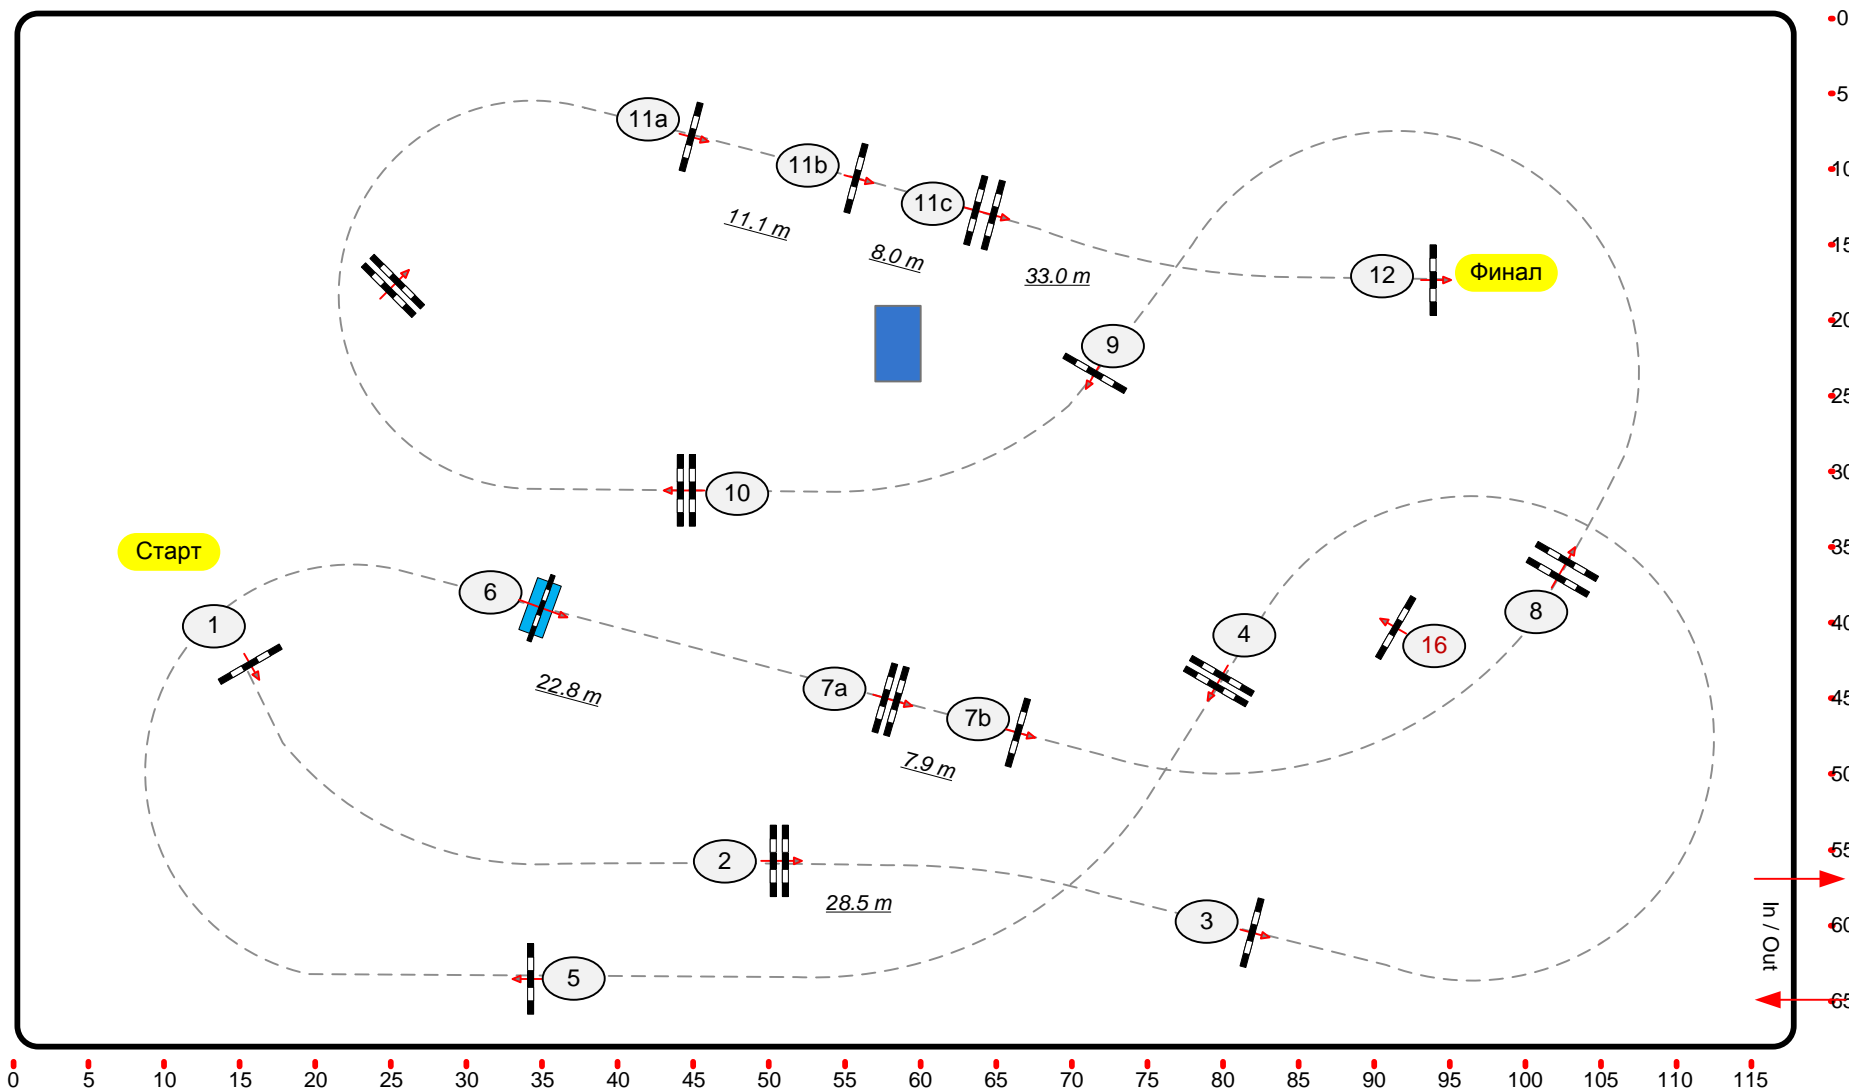

Държавно първенство 2012

6-7 г.

Еднократен бараж

14 октомври 2012 г.

Table: A
National RG:
FEI RG / Art. 238.2.2
Height: 1,40 m

Speed: 350 m/min
Length: 550 m
Time allowed: 95 sec
Time limit: 190 sec

Obstacles: 12
Efforts: 15
Penalty sec:
Closed combination:

7a,8,16,10,11b,11c,12:
Length: 0 m
Time allowed: 0 sec
Time limit: 0 sec

Course Designer

Sheytanov
0899 32 33 32